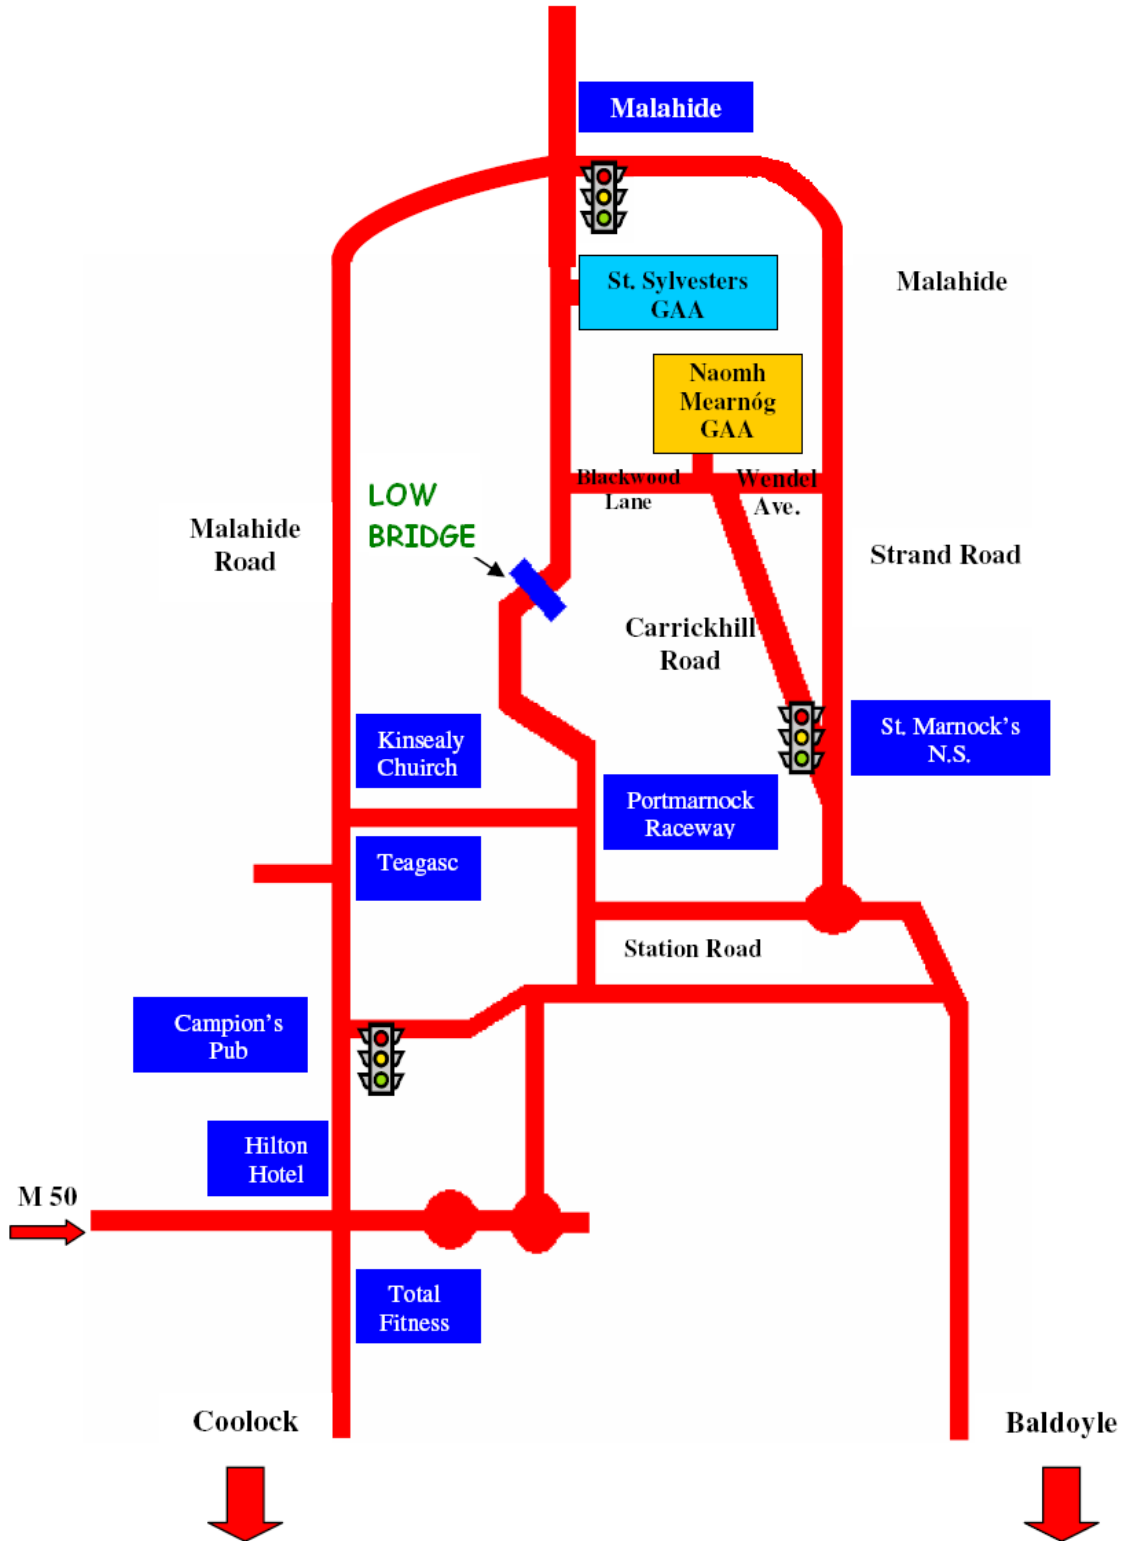

Map to Naomh Mearnóg and St. Sylvesters G.A.A. Clubs

Please note low bridge for buses as alternative route may be needed